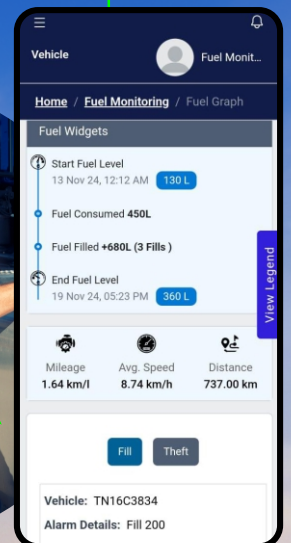

Manually tracking fuel consumption with detailed logs? Impractical, time-consuming, and prone to errors. These challenges can make effective fuel management seem out of reach.

FleetPro's intelligent **fuel monitoring system** is designed to give you total control over your fleet's fuel activities. With real-time insights, this advanced system ensures no drop of fuel goes unaccounted for.

It offers real-time insights into your fuel activities including fuelling events, usage patterns, and total consumption per vehicle & trip. In addition, its proactive alerts enable timely decisions, reducing fuel wastage and mitigating risks like theft, ultimately enhancing fleets' fuel efficiency significantly.

Proactive Alerts

Fuel Fill & Theft Tracking

Mileage Calculation

*Fuel smarter, track better, save more!*